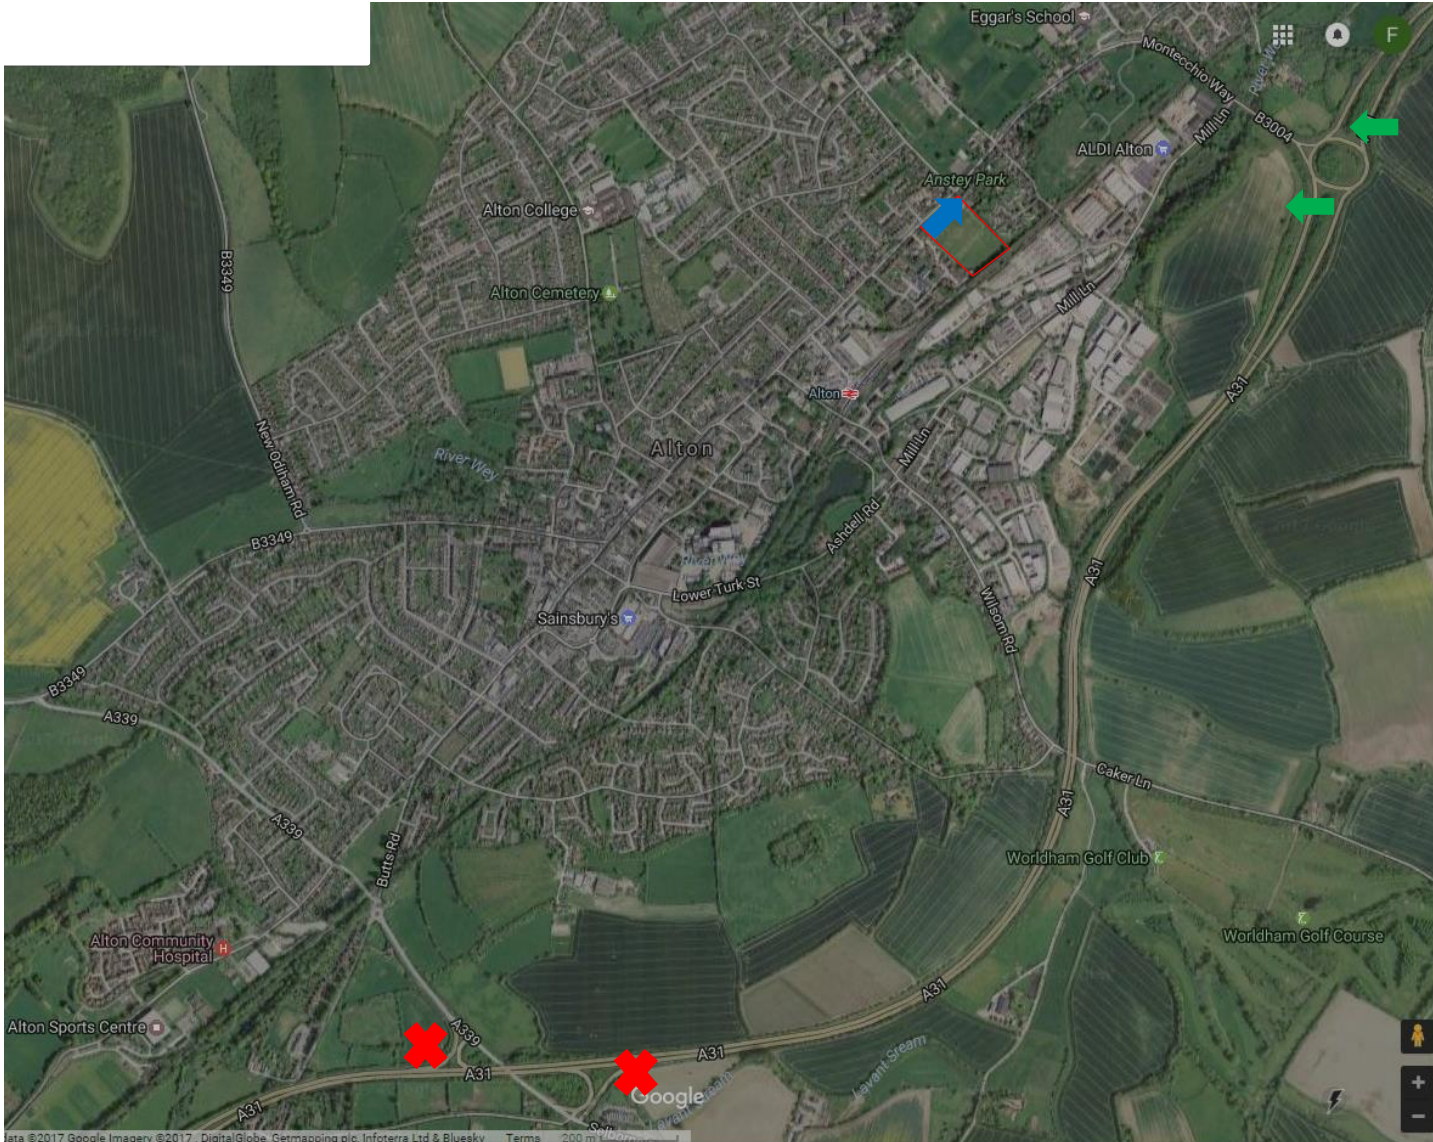

# Goswell Park, Anstey Road, Alton: Construction Traffic Signage

Key:

Miller Homes  
Construction Traffic

No Miller Homes  
Construction Traffic

(at site exit)

Turn Right  
No Left Turn